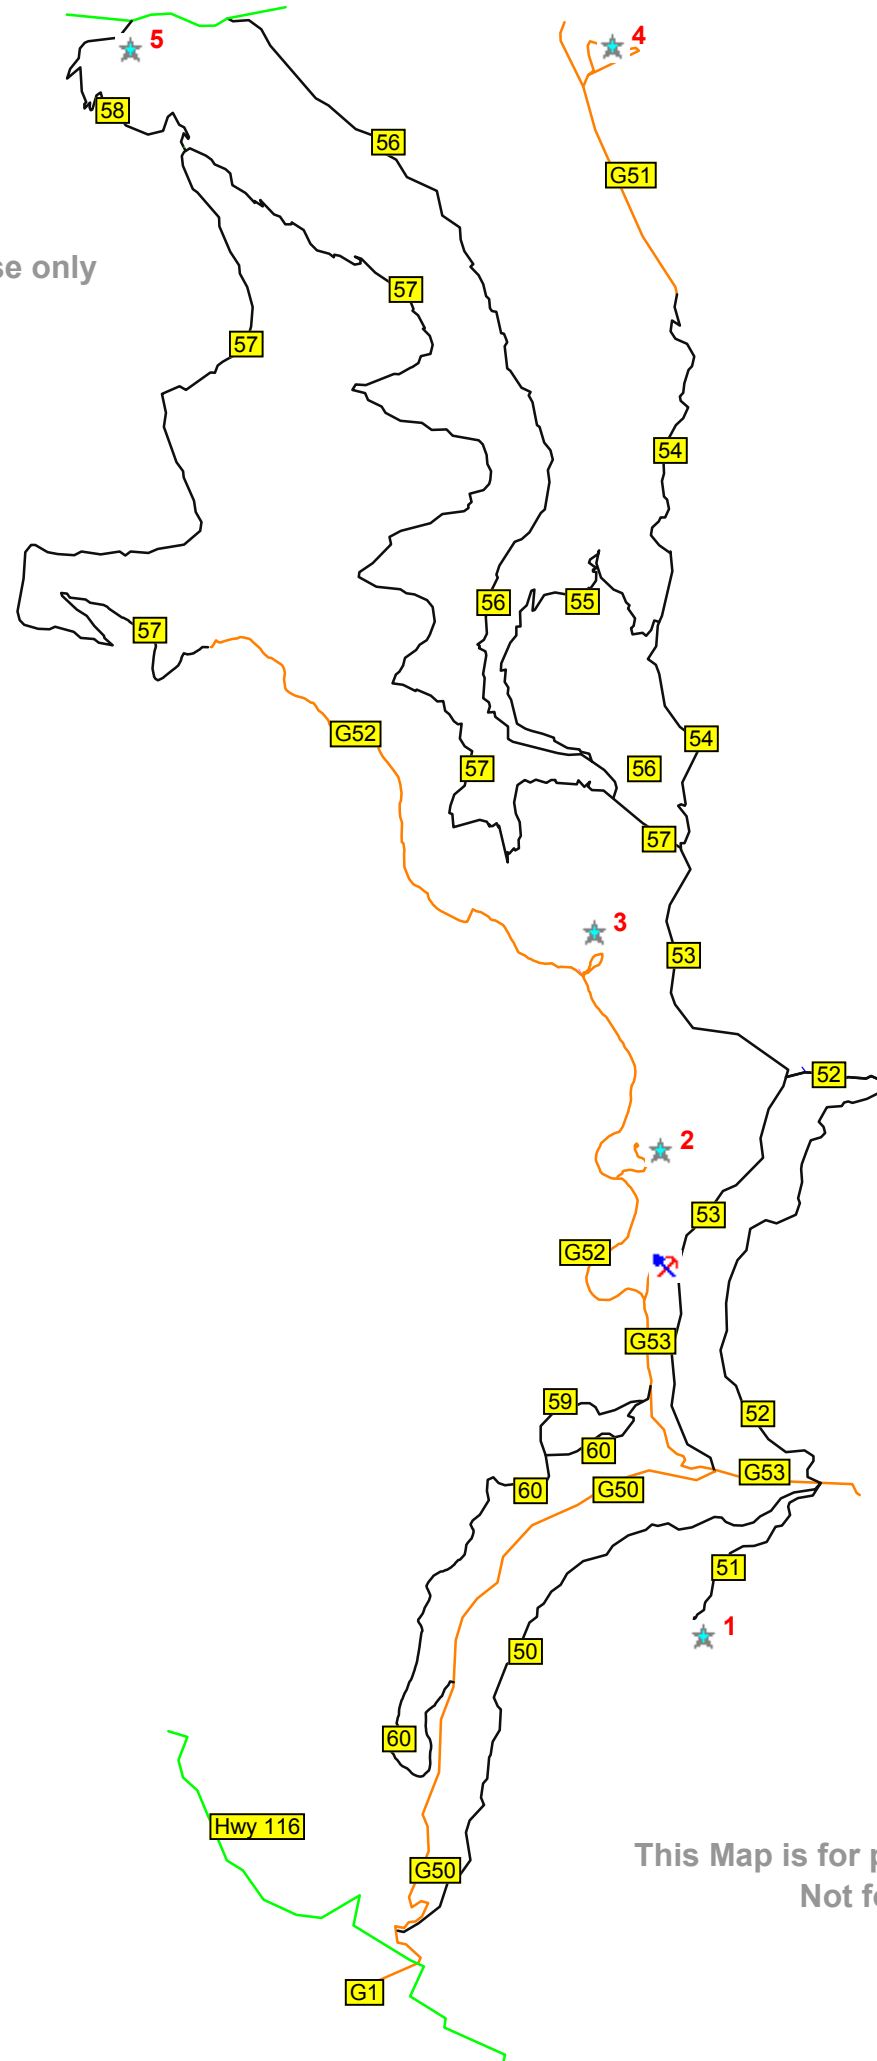

Points of Interest

- ★ 1- Scenic Overlook
- ★ 2- Radio towers
- ★ 3- Hill climbs / Jumps / Mud
- ★ 4- Caryville Overlook
- ★ 5- Round Rock

This Map is for personal use only
Not for sale