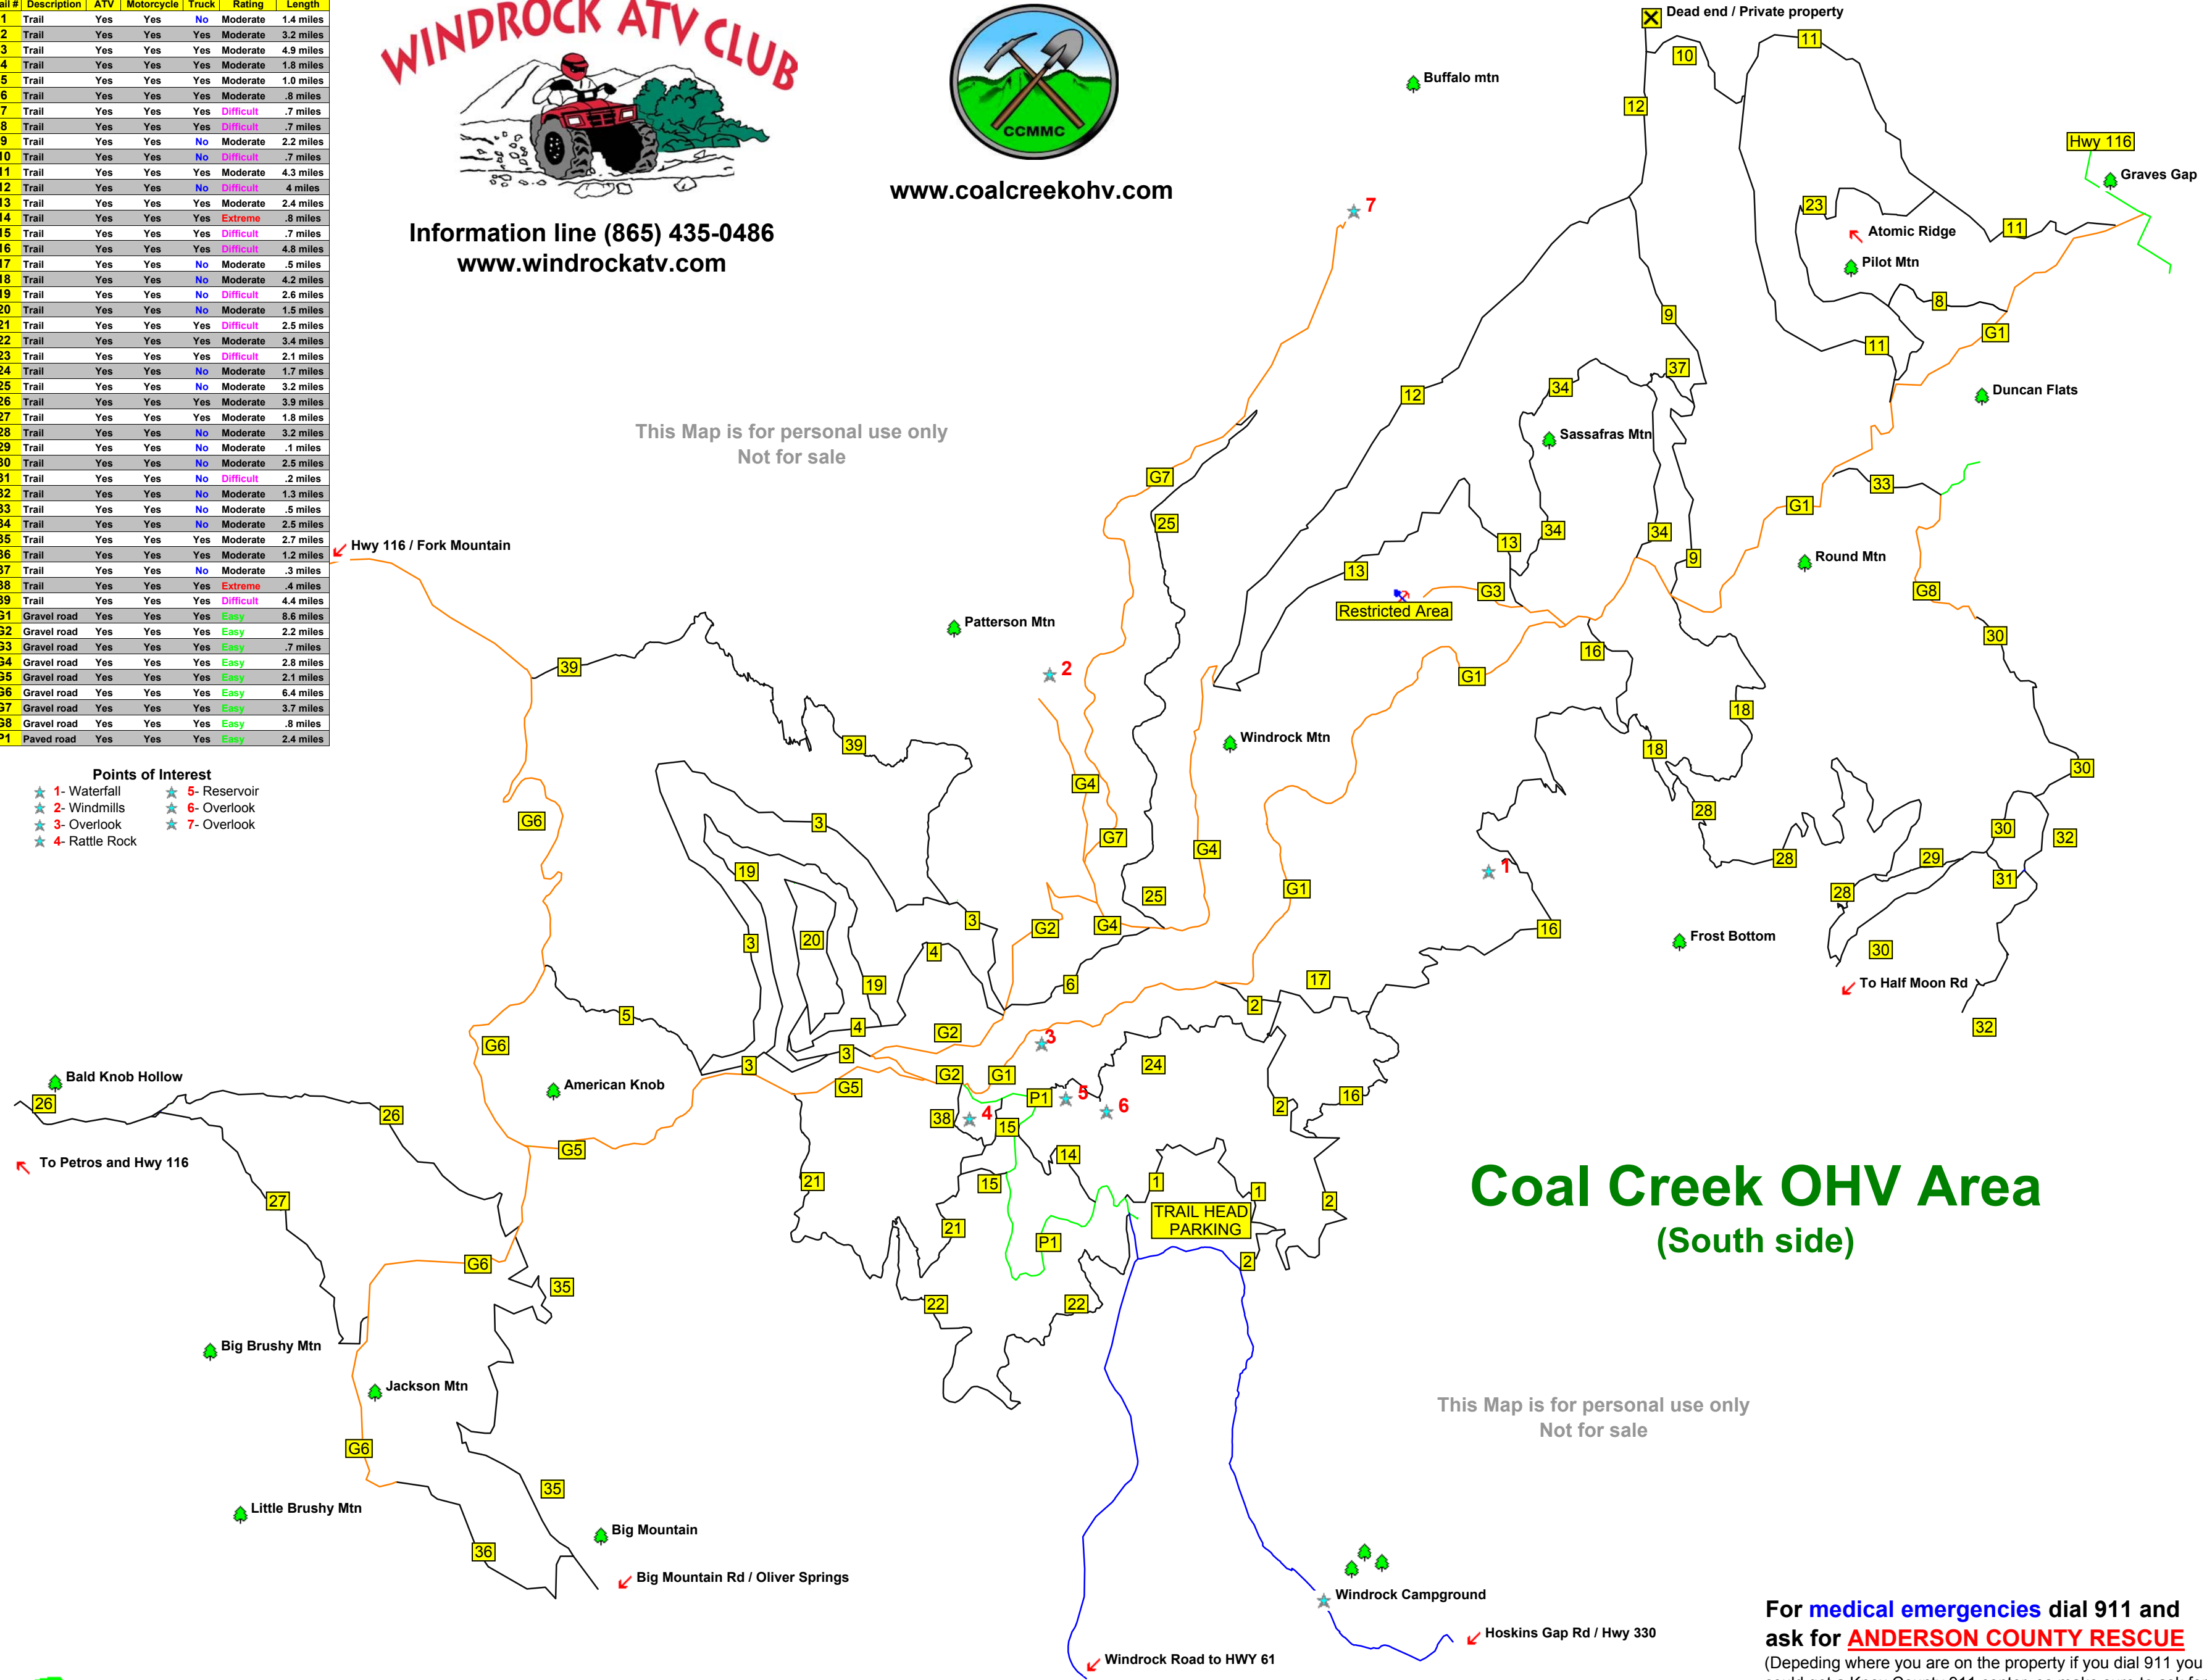

www.coalcreekohv.com

Information line (865) 435-0486
www.windrockatv.com

This Map is for personal use only
Not for sale