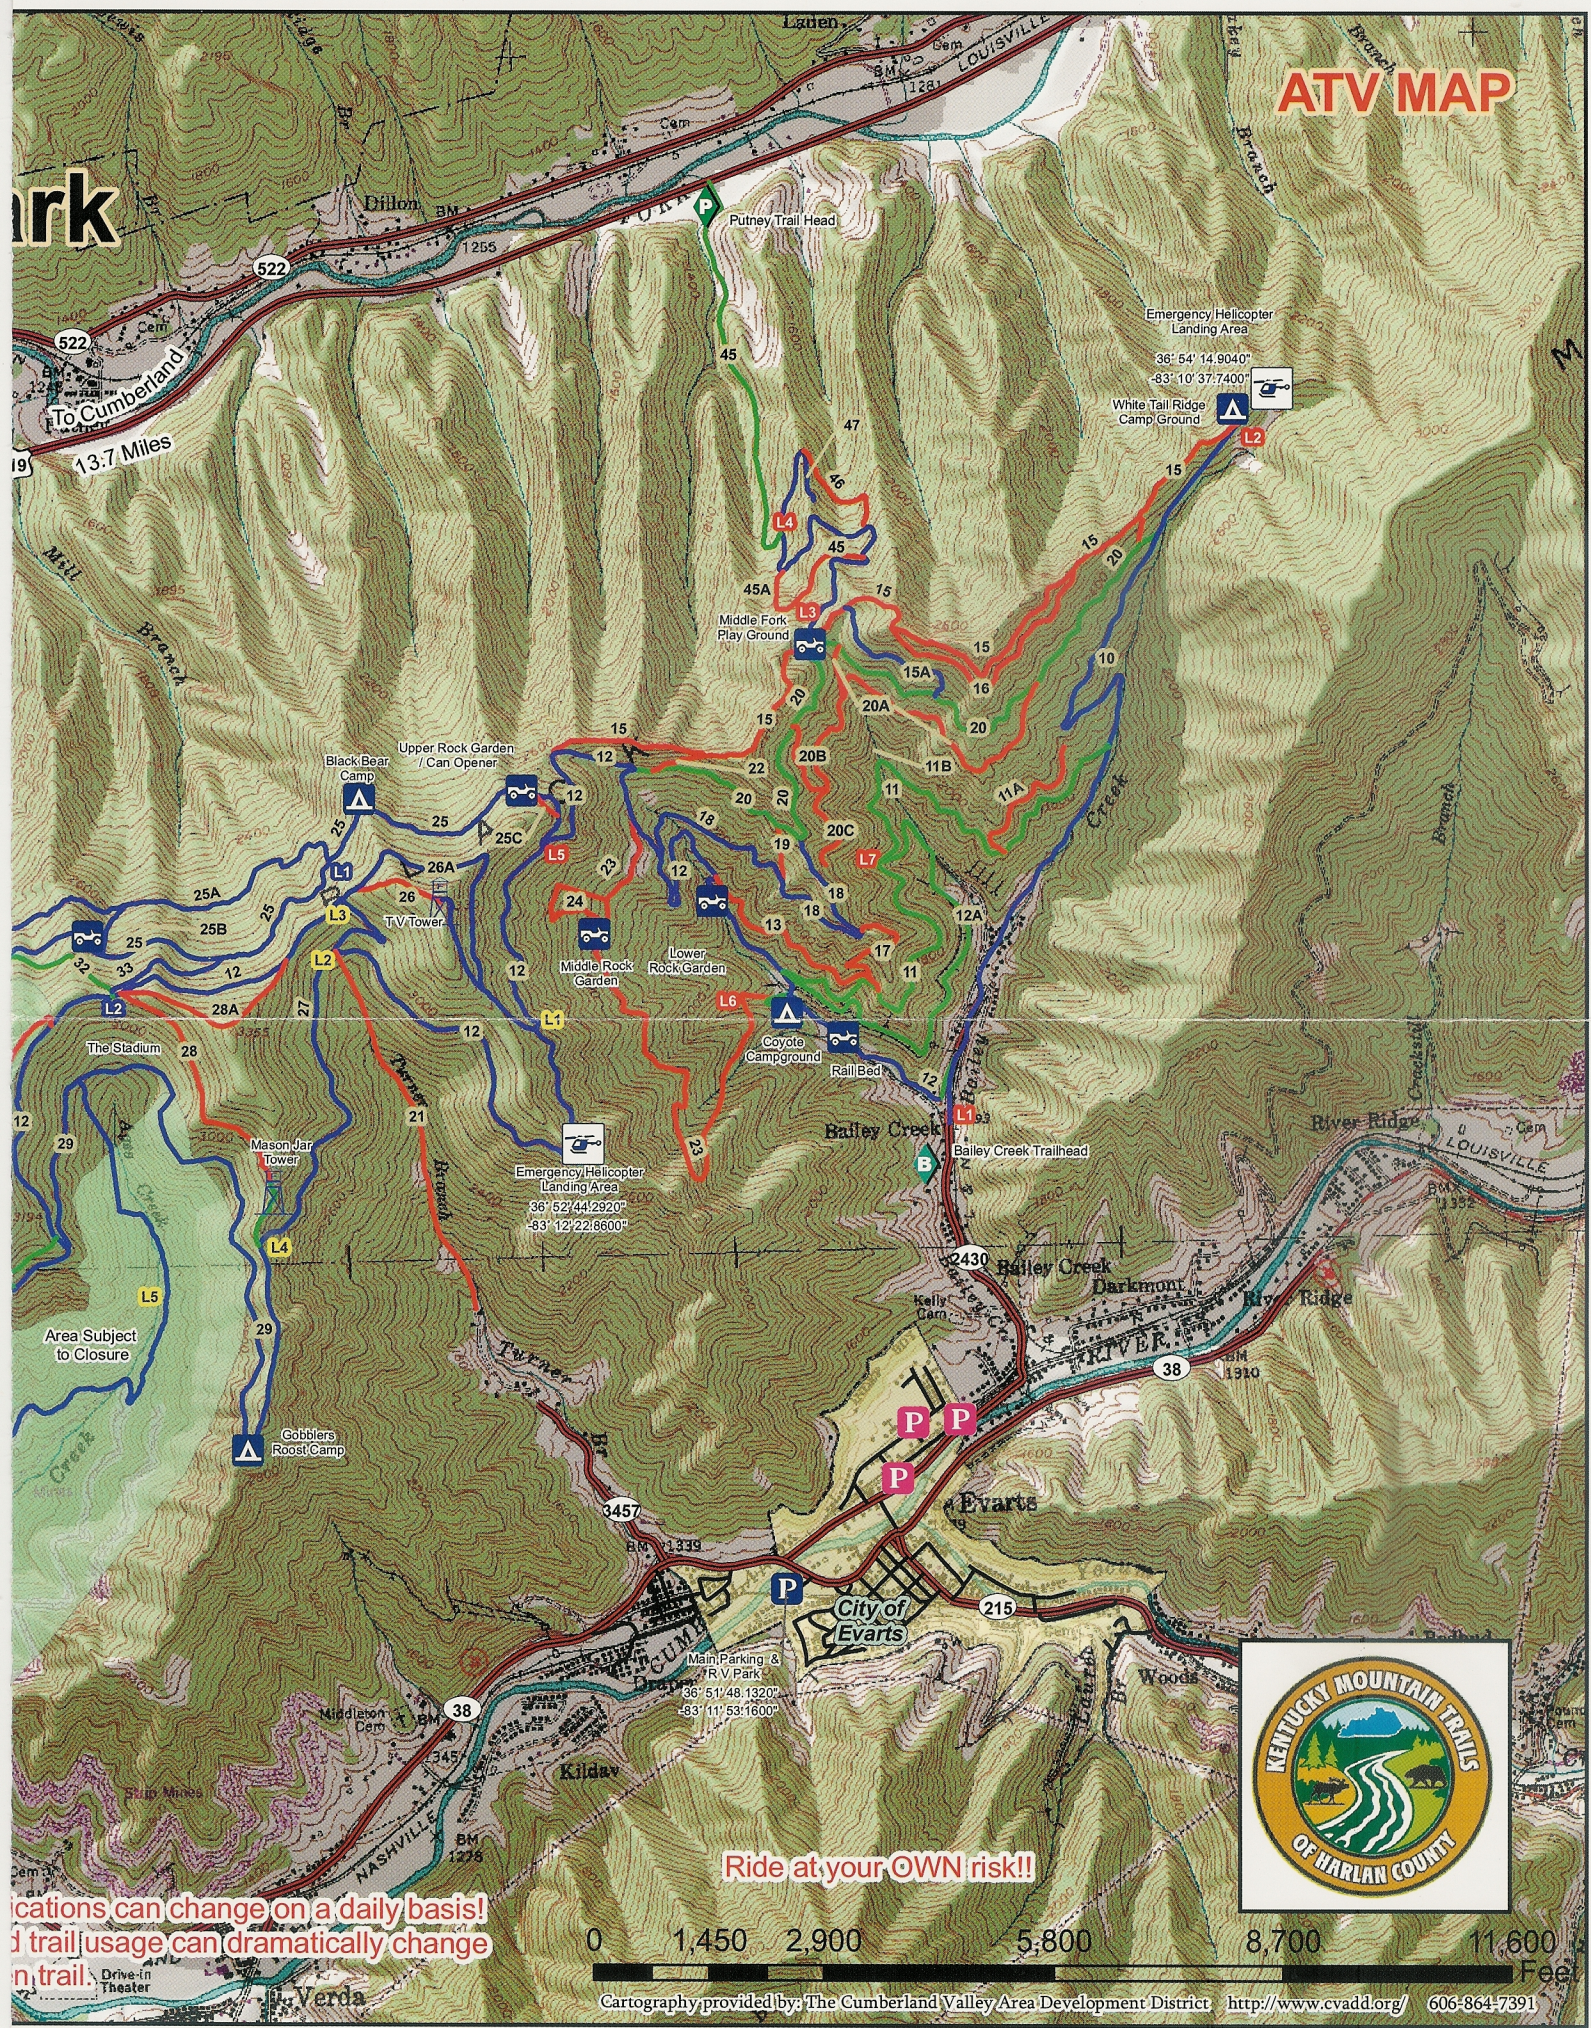

ATV MAP

ark

To Cumberland
13.7 Miles

522

38

215

3457

Ride at your OWN risk!!

ications can change on a daily basis!
d trail usage can dramatically change
n trail.

Cartography provided by: The Cumberland Valley Area Development District <http://www.cvadd.org/> 606-864-7391